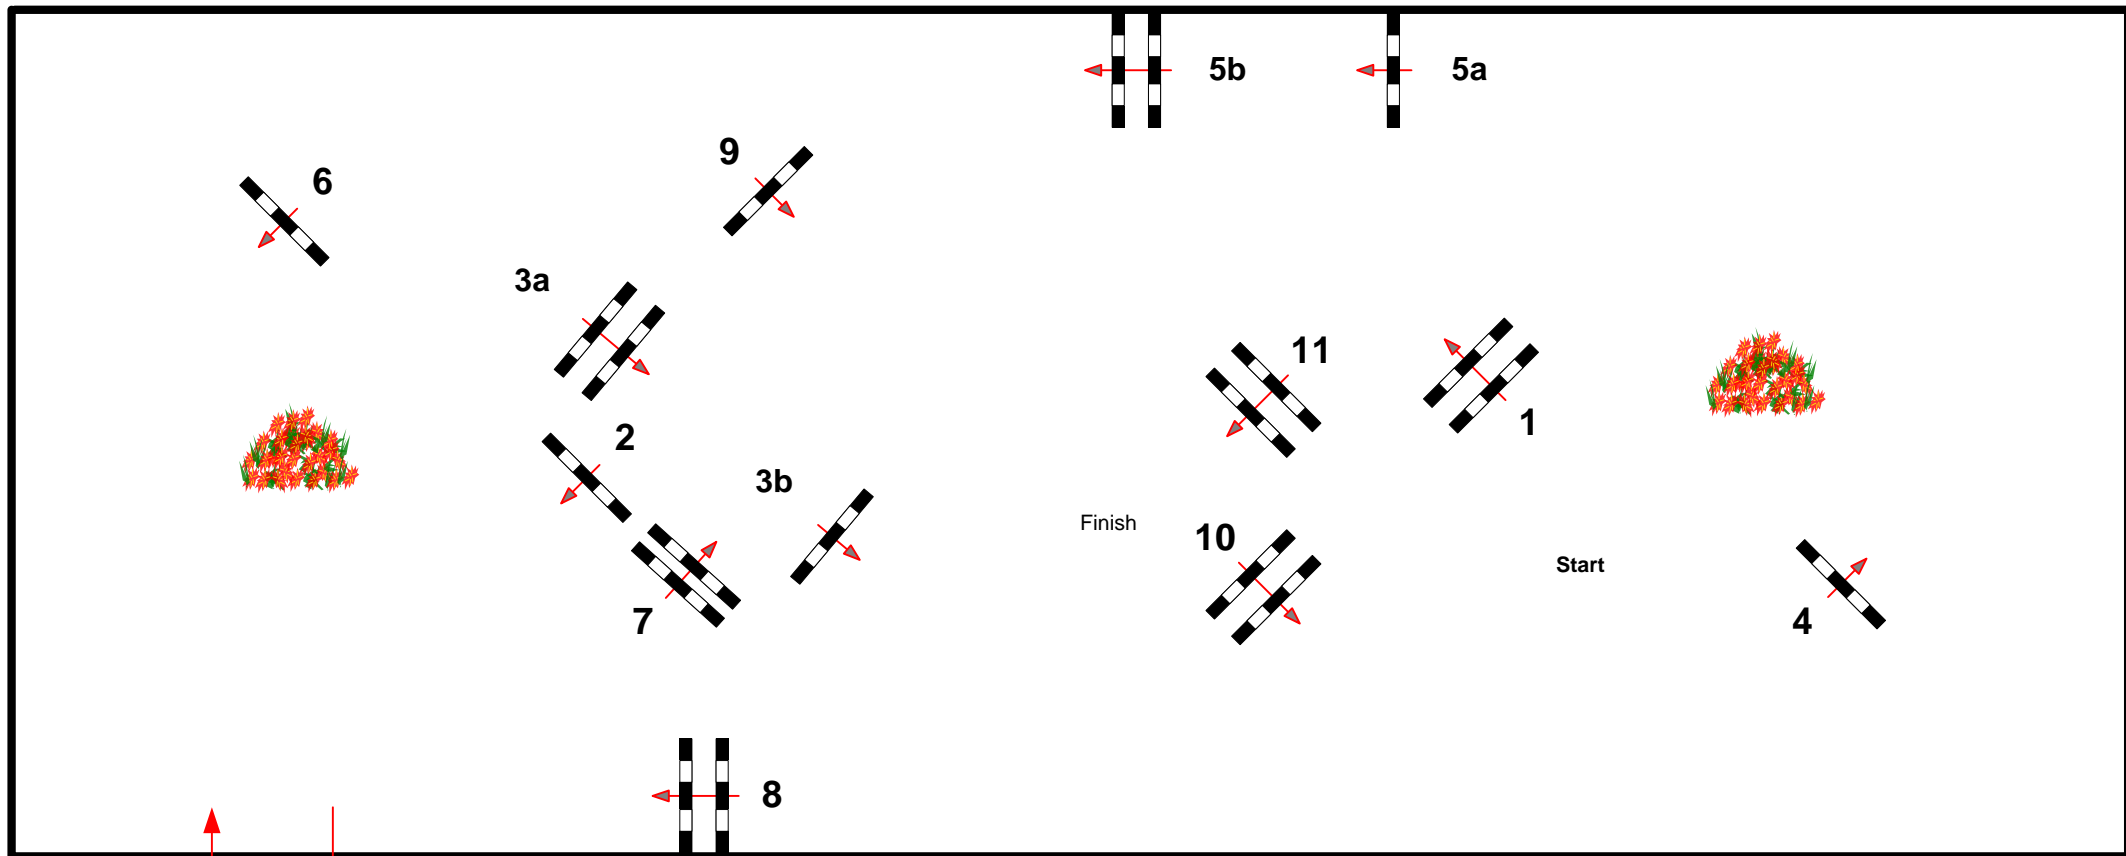

# CSI Odense

Class No.: 112

CSIP

Competition against the clock

9. oktober 2015

Start: 0:00

Table: A  
National RG:  
FEI RG / Art. 238.2.1  
Height: 1,20 m

Speed: 350 m/min  
Length: 420 m  
Time allowed: 72 sec  
Time limit: 144 sec

Obstacles: 11  
Efforts:  
Penalty sec:  
Closed combination:

2nd Phase:  
Length: 0 m  
Time allowed: 0 sec  
Time limit: 0 sec

2nd Jump-off:  
Length: 0 m  
Time allowed: 0 sec  
Time limit: 0 sec

*Bo Bak Andersen  
Erling Simonsen*