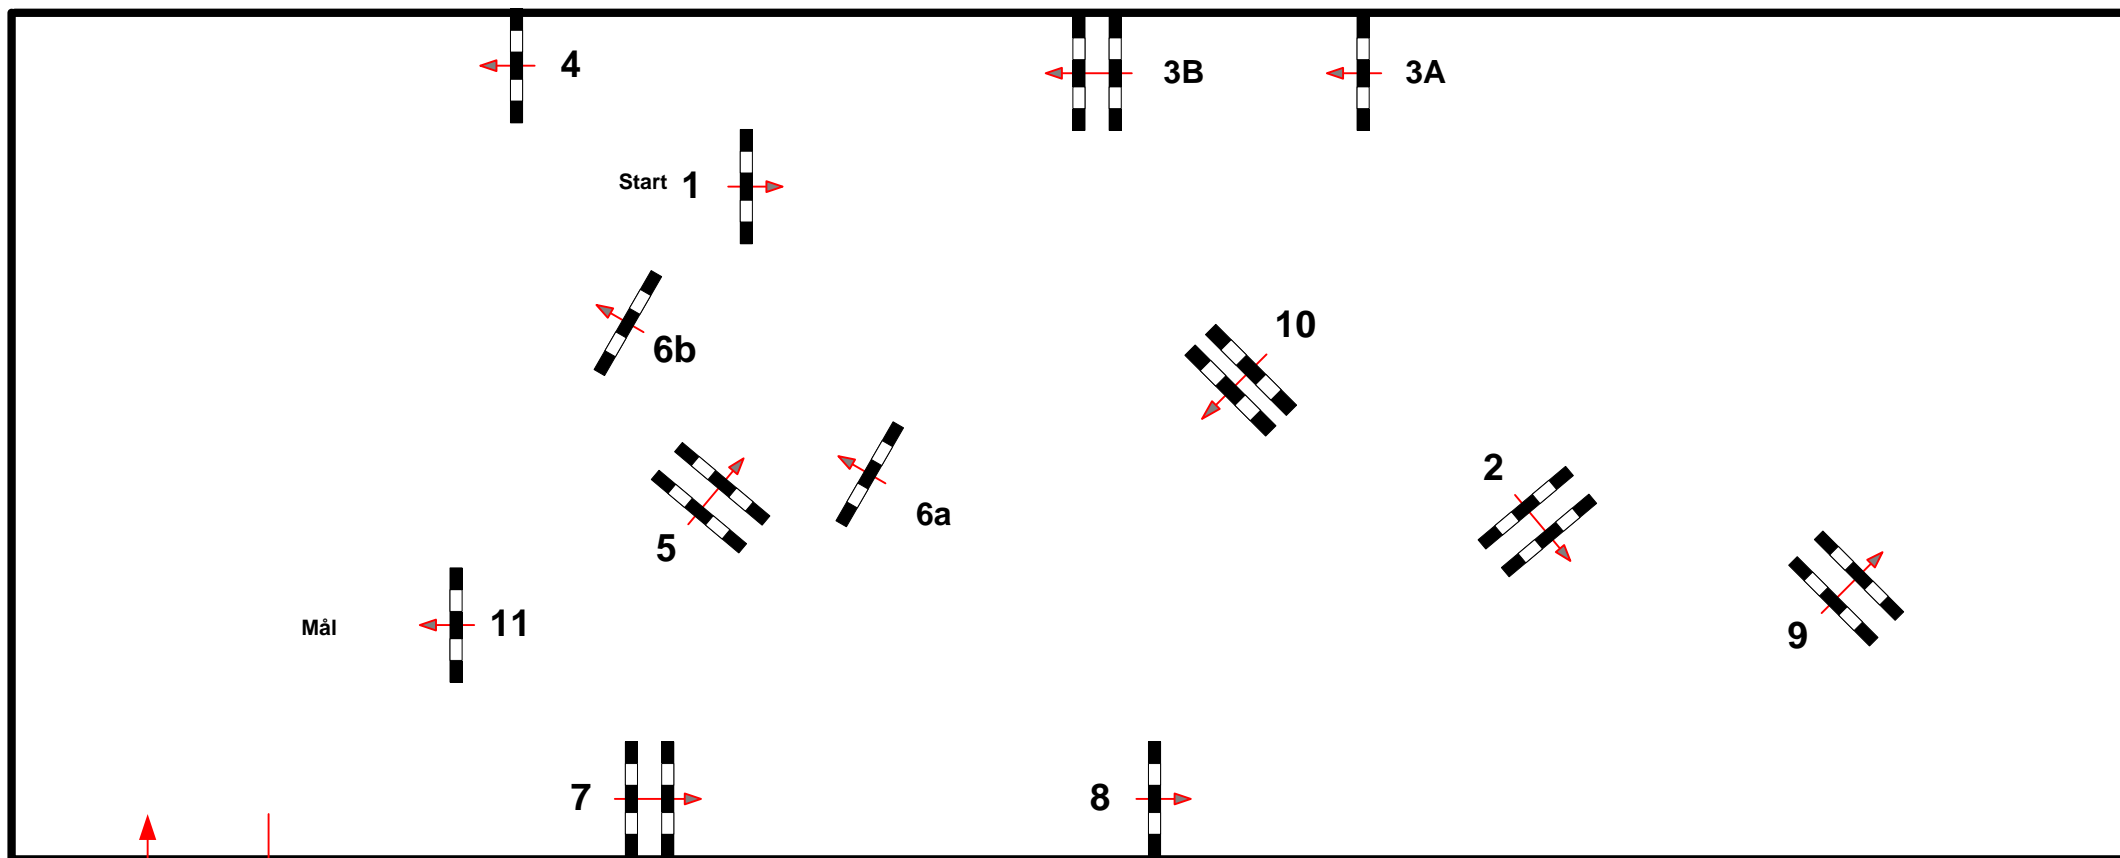

# JBK Horse Shows

Class No.: 118

CSI\*

Competition against the clock

10. oktober 2015

Start: 0:00

Table: A  
National RG:  
FEI RG / Art. 238.2.1  
Height: 1,30 m

Speed: 350 m/min  
Length: 370 m  
Time allowed: 64 sec  
Time limit: 128 sec

Obstacles:  
Efforts:  
Penalty sec:  
Closed combination:

Omspringning:  
Length: 0 m  
Time allowed: 0 sec  
Time limit: 0 sec

2nd Jump-off:  
Length: 0 m  
Time allowed: 0 sec  
Time limit: 0 sec

In / Out