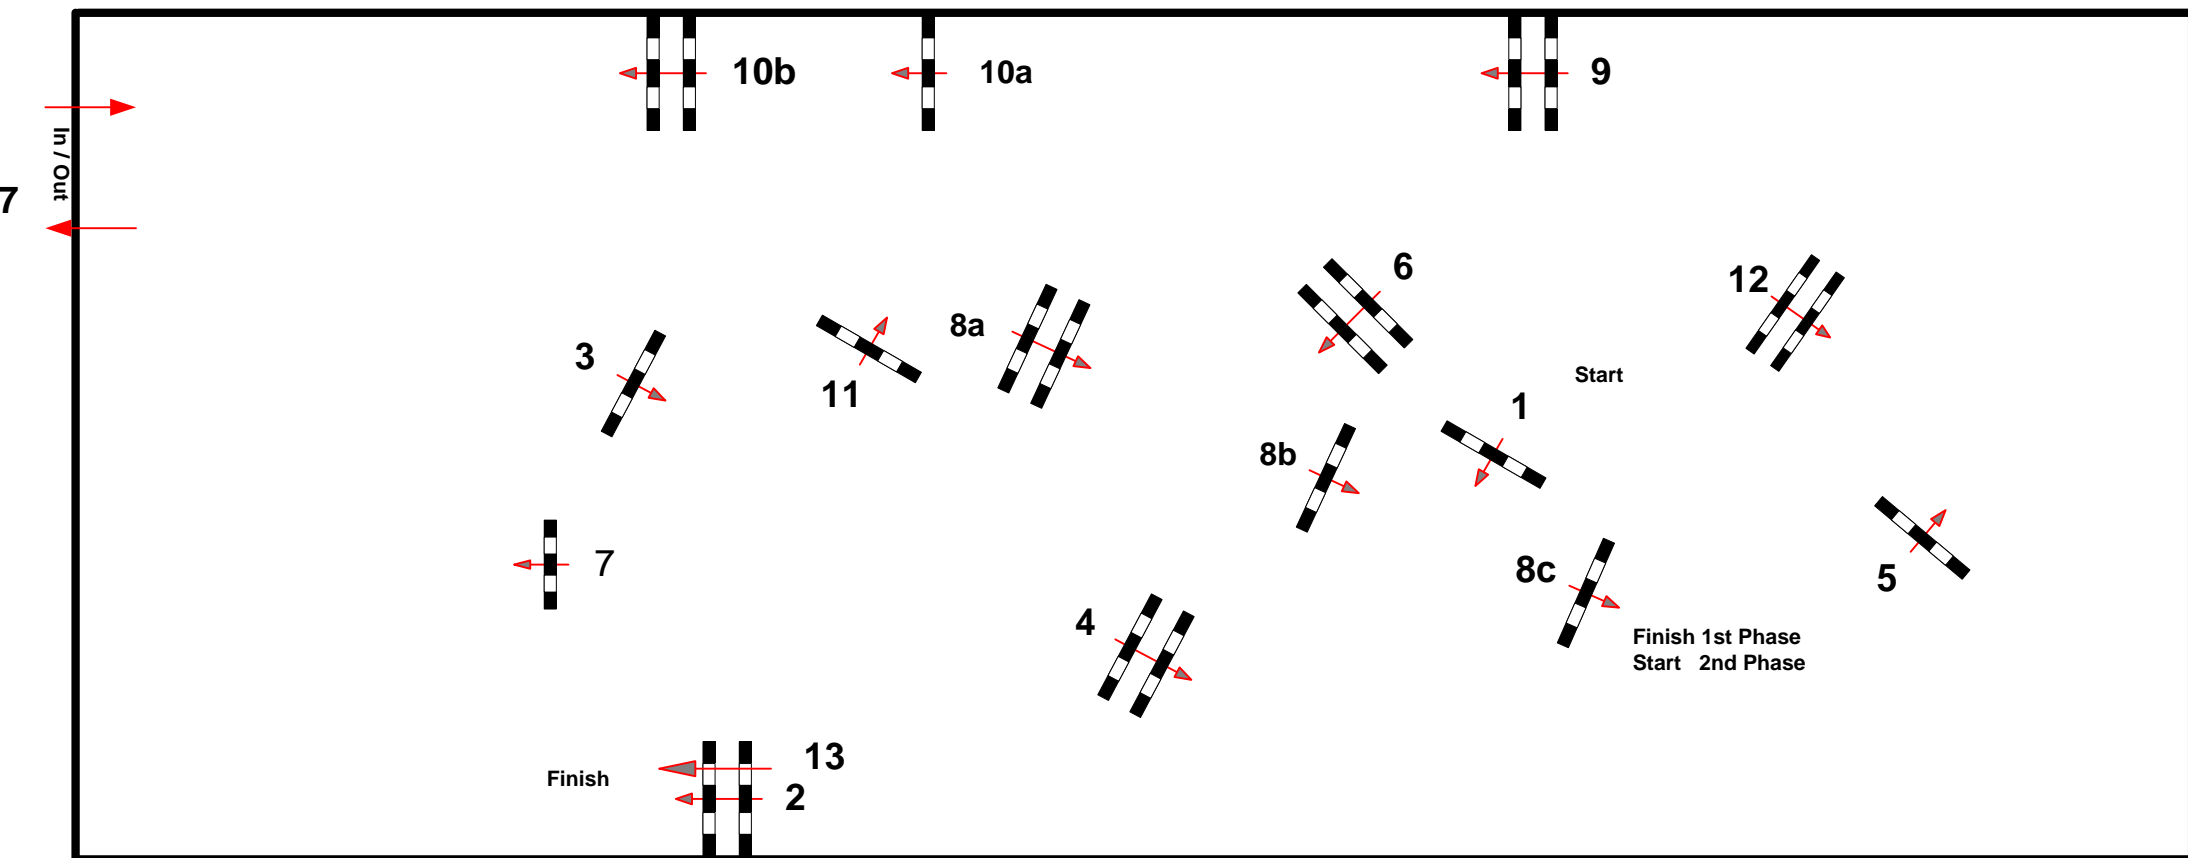

# JBK Horse Shows

Class No.: 203

CSI\*\*\*

Competition in two Phases

15. oktober 2015

Start: 0:00

Table: A  
National RG:  
FEI RG / Art. 274.5.3  
Height: 1,45 m

Speed: 350 m/min  
Length: 280 m  
Time allowed: 48 sec  
Time limit: 96 sec

Obstacles: 1-8c  
Efforts:  
Penalty sec:  
Closed combination:

2nd Phase: 9-13  
Length: 230 m  
Time allowed: 40 sec  
Time limit: 80 sec

2nd Jump-off:  
Length: 0 m  
Time allowed: 0 sec  
Time limit: 0 sec