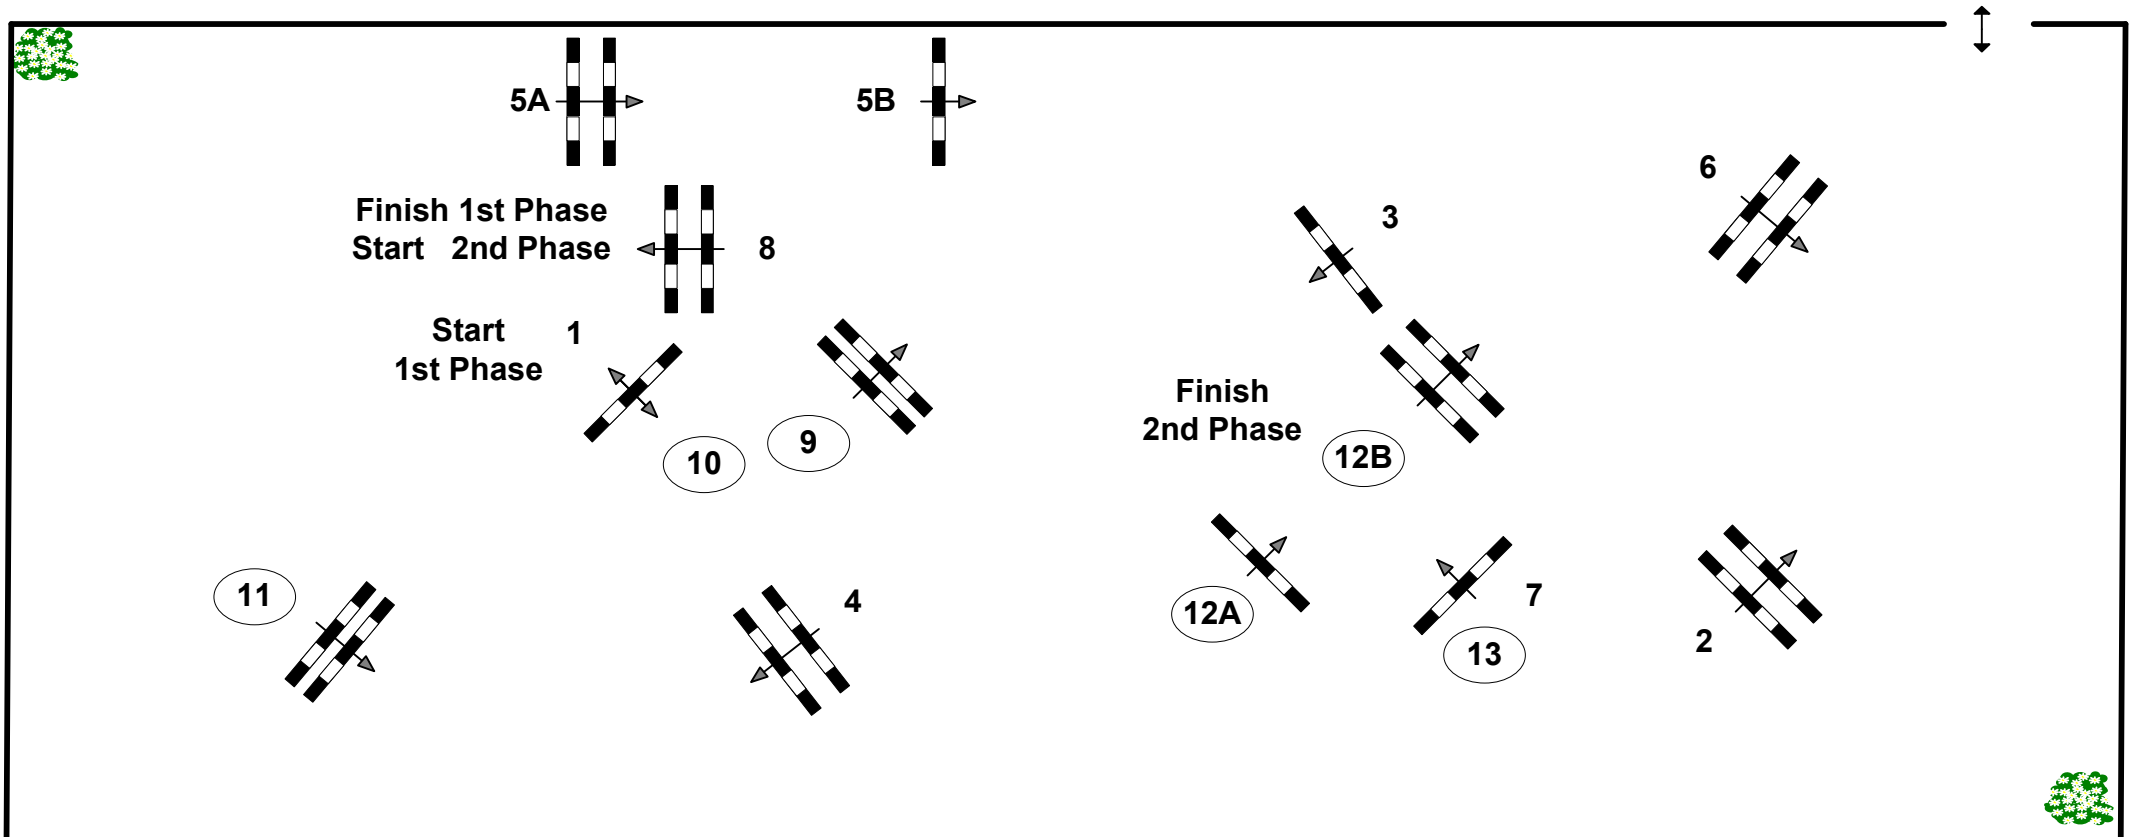

JBK Horse Shows 2015

Class No.: 207

CSI1* Big Tour

Competition in two Phases

16. oktober 2015

Table: A
National RG: B4
FEI RG / Art. 274.5.3
Height: 1,35 m

Speed: 350 m/min
Length: 280 m
Time allowed: 48 sec
Time limit: 96 sec

Obstacles: 1-8
Efforts: 9
Penalty sec:
Closed combination:

2nd Phase: 9-10-11-12A-12B-13
Length: 250 m
Time allowed: 43 sec
Time limit: 86 sec

Course Designers:
Erling E. Simonsen
Bo Bak Andersen
and Team