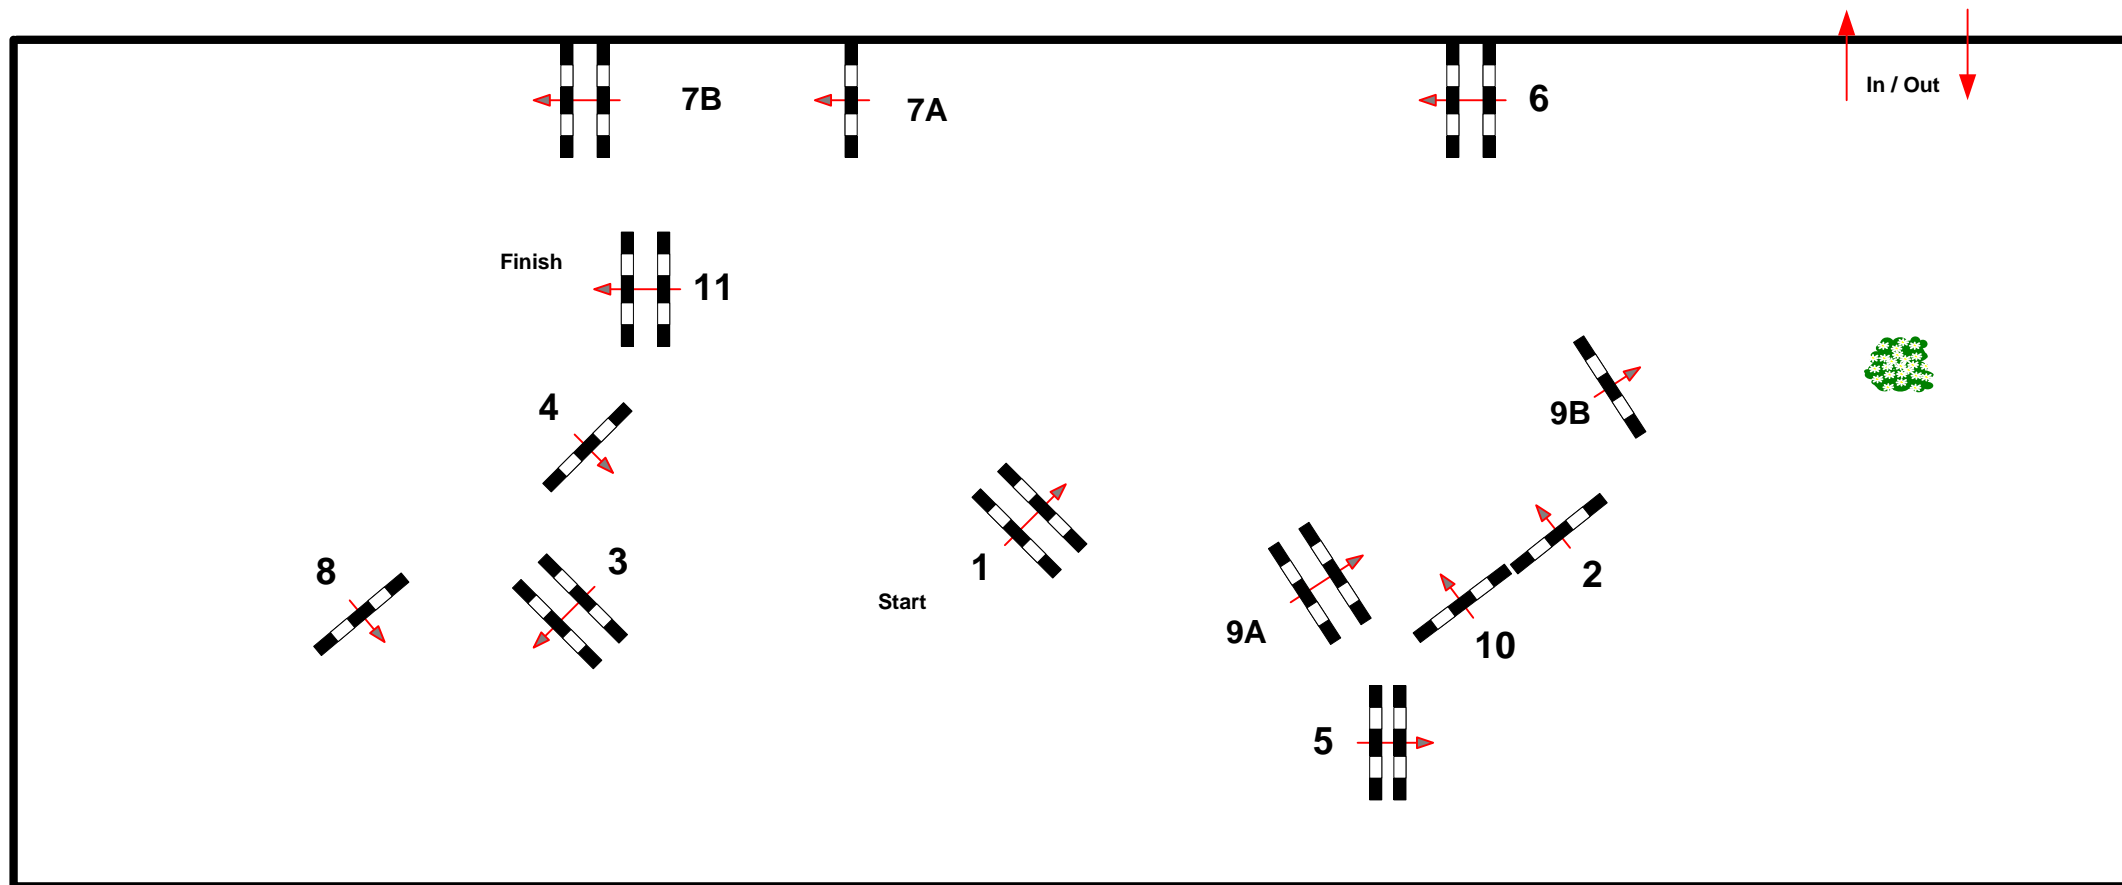

JBK Horse Shows

Class No.: 209

CSI***

Competition against the clock

16. oktober 2015

Start: 0:00

Table: A
National RG:
FEI RG / Art. 238.2.1
Height: 1,45 m

Speed: 350 m/min
Length: 440 m
Time allowed: 76 sec
Time limit: 152 sec

Obstacles: 11
Efforts: 13
Penalty sec:
Closed combination:

2nd Phase:
Length: 0 m
Time allowed: 0 sec
Time limit: 0 sec

2nd Jump-off:
Length: 0 m
Time allowed: 0 sec
Time limit: 0 sec

TEAM TUENVEJ

Bo Bak Andersen