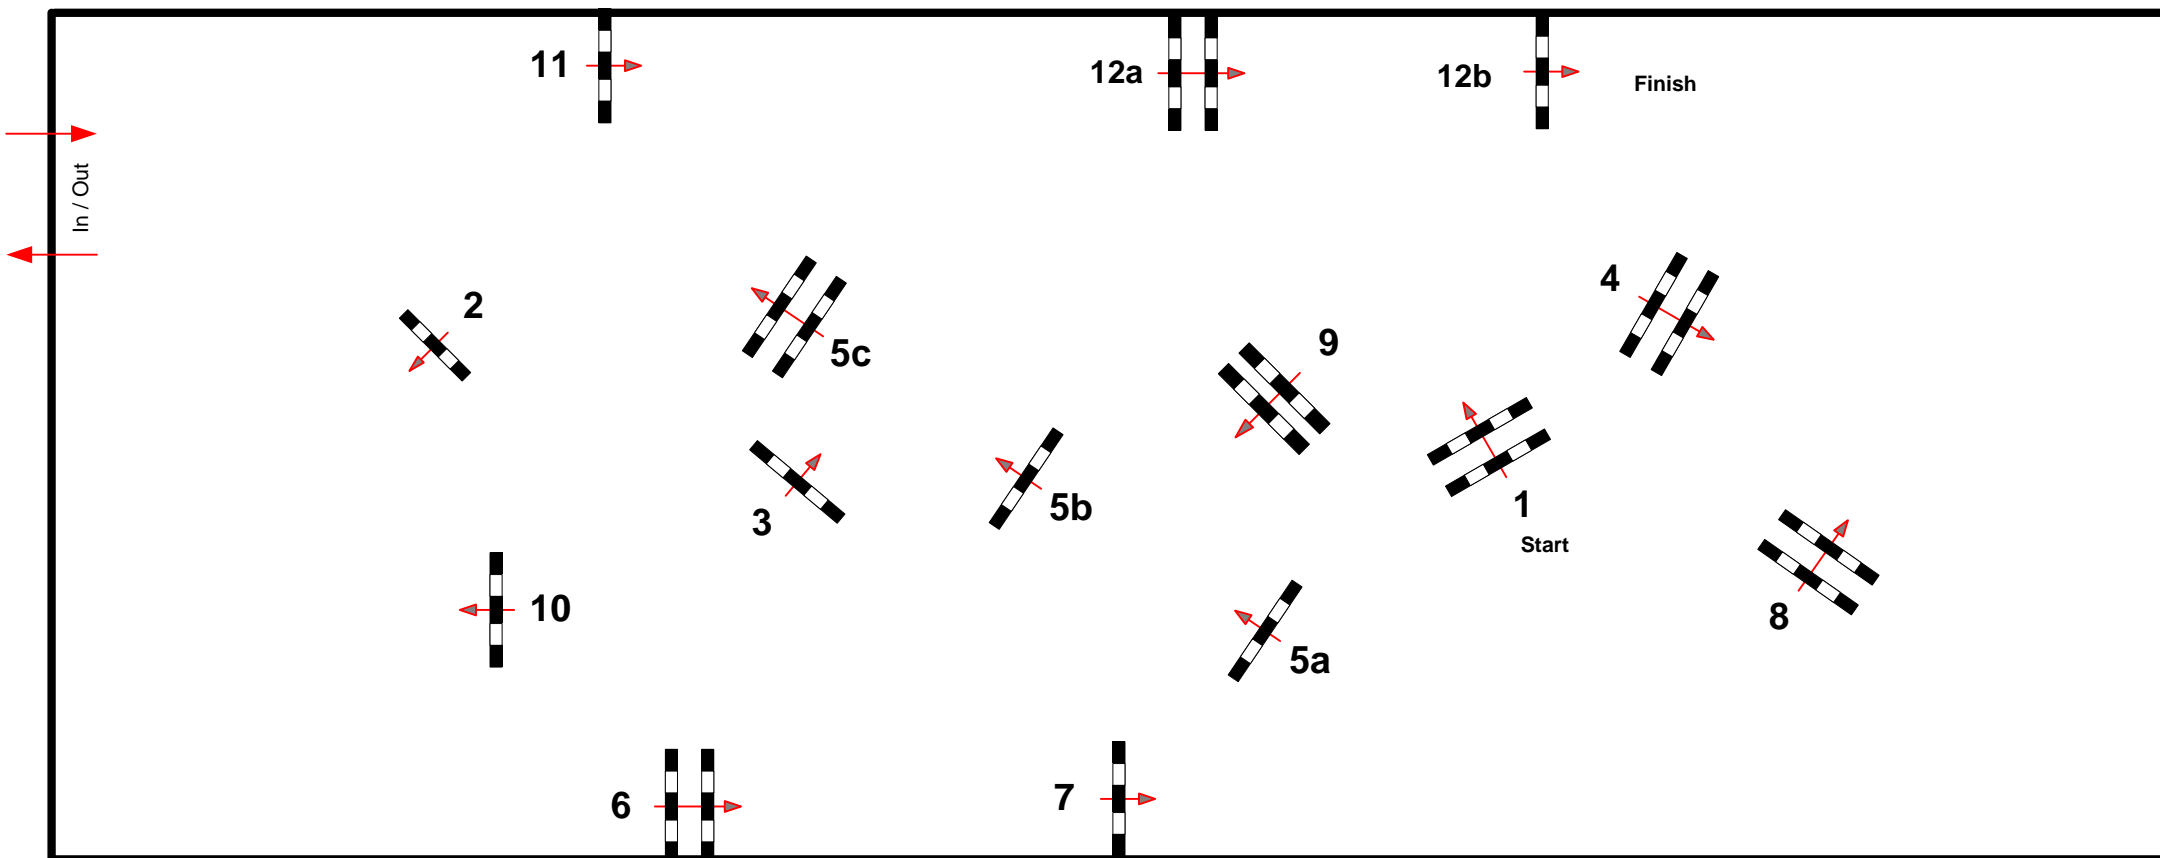

JBK Horse Shows

Class No.: 210

Competition against the clock

10. oktober 2015

Start: 0:00

Table: A
National RG:
FEI RG / Art. 238.2.1
Height: 150 m

Speed: 350 m/min
Length: 430 m
Time allowed: 74 sec
Time limit: 148 sec

Obstacles:
Efforts:
Penalty sec:
Closed combination:

Omspringning:
Length: 0 m
Time allowed: 0 sec
Time limit: 0 sec

2nd Jump-off:
Length: 0 m
Time allowed: 0 sec
Time limit: 0 sec

TEAM TUENVEJ

Bo Bak Andersen