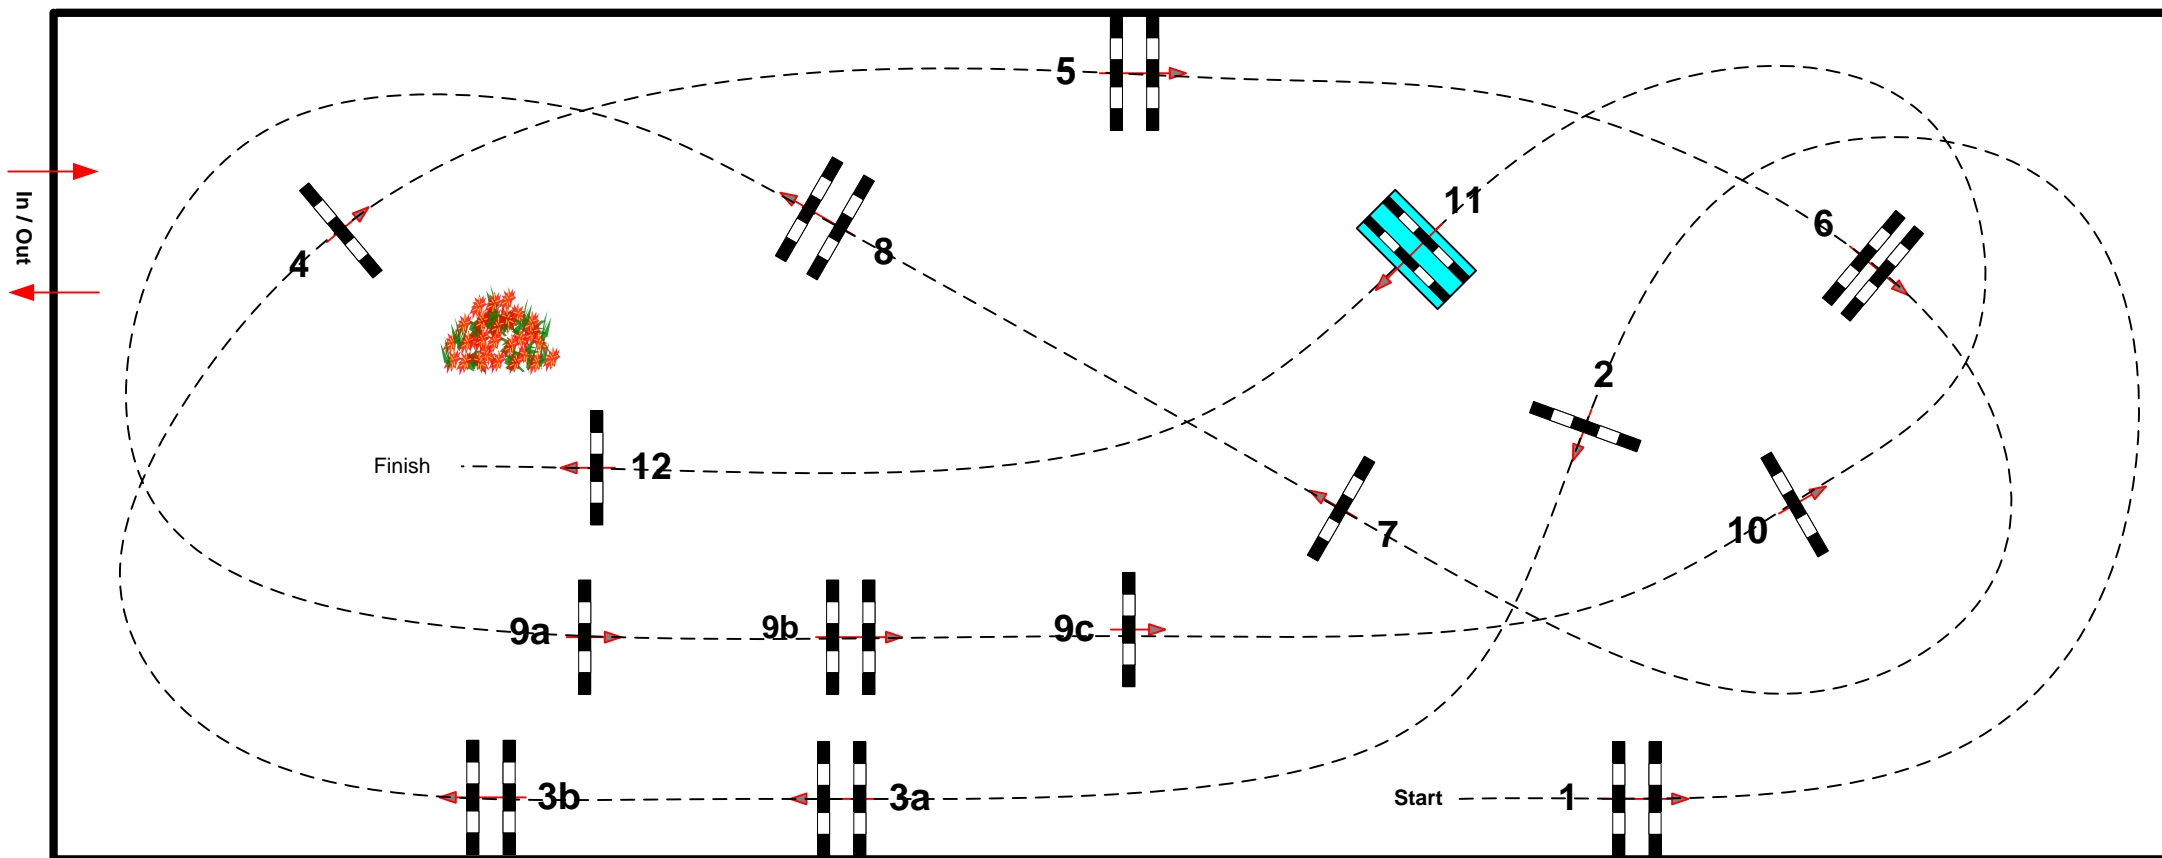

# JBK Horse Shows

Class No.: 215

CSI\*\*\* GP

Competition over two rounds

17. oktober 2015

Start: 0:00

Table: A  
National RG:  
FEI RG / Art. 273.2.2, 3.3.1  
Height: 1,50 m

Speed: 350 m/min  
Length: 390 m  
Time allowed: 67 sec  
Time limit: 134 sec

Obstacles:  
Efforts:  
Penalty sec:  
Closed combination:

1st Jump-off: 7-8-9a-9b-10-2-3a-5  
Length: 270 m  
Time allowed: 47 sec  
Time limit: 94 sec

2nd Jump-off:  
Length: 0 m  
Time allowed: 0 sec  
Time limit: 0 sec