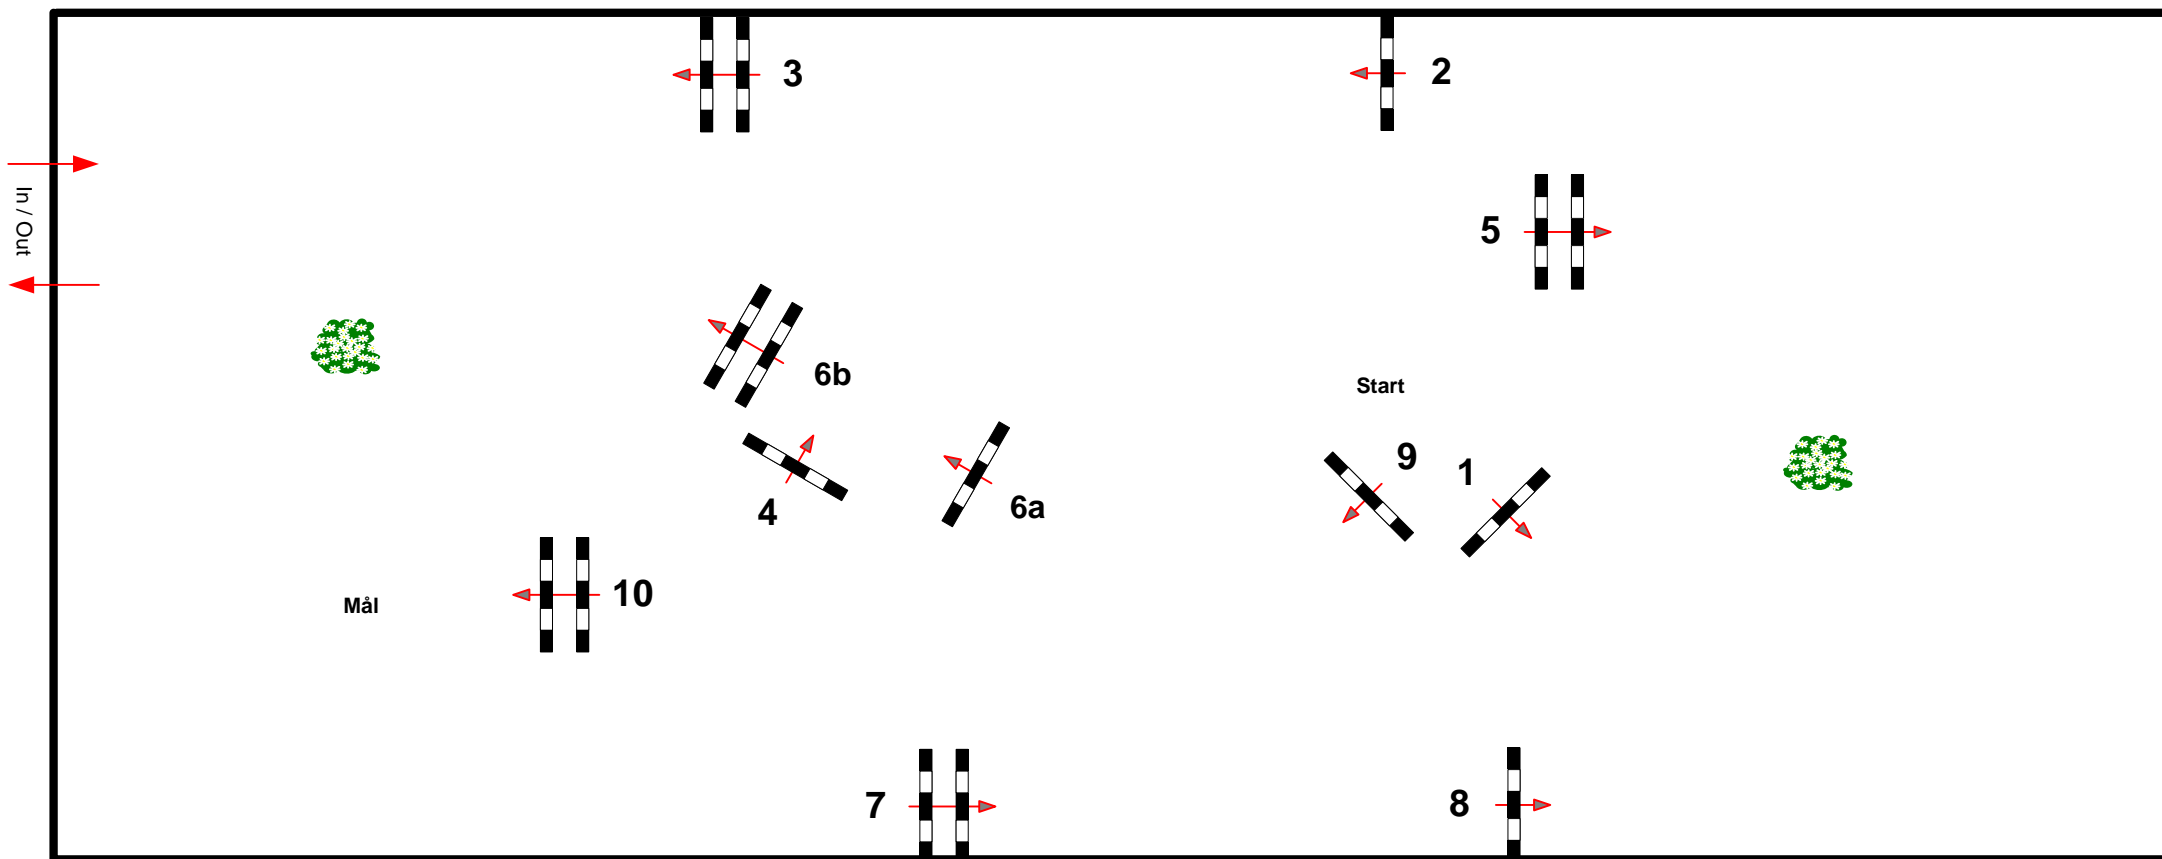

CSI Odense

Class No.: 150

4 års

S5

14. oktober 2011

Start: 0:00

Table: A
National RG: S 5
FEI RG / Art.
Height: 1,30 m

Speed: 325 m/min
Length: 380 m
Time allowed: 71 sec
Time limit: 142 sec

Obstacles: 10
Efforts: 11
Penalty sec:
Closed combination:

2nd Phase:
Length: 0 m
Time allowed: 0 sec
Time limit: 0 sec

2nd Jump-off:
Length: 0 m
Time allowed: 0 sec
Time limit: 0 sec

Bo Bak Andersen