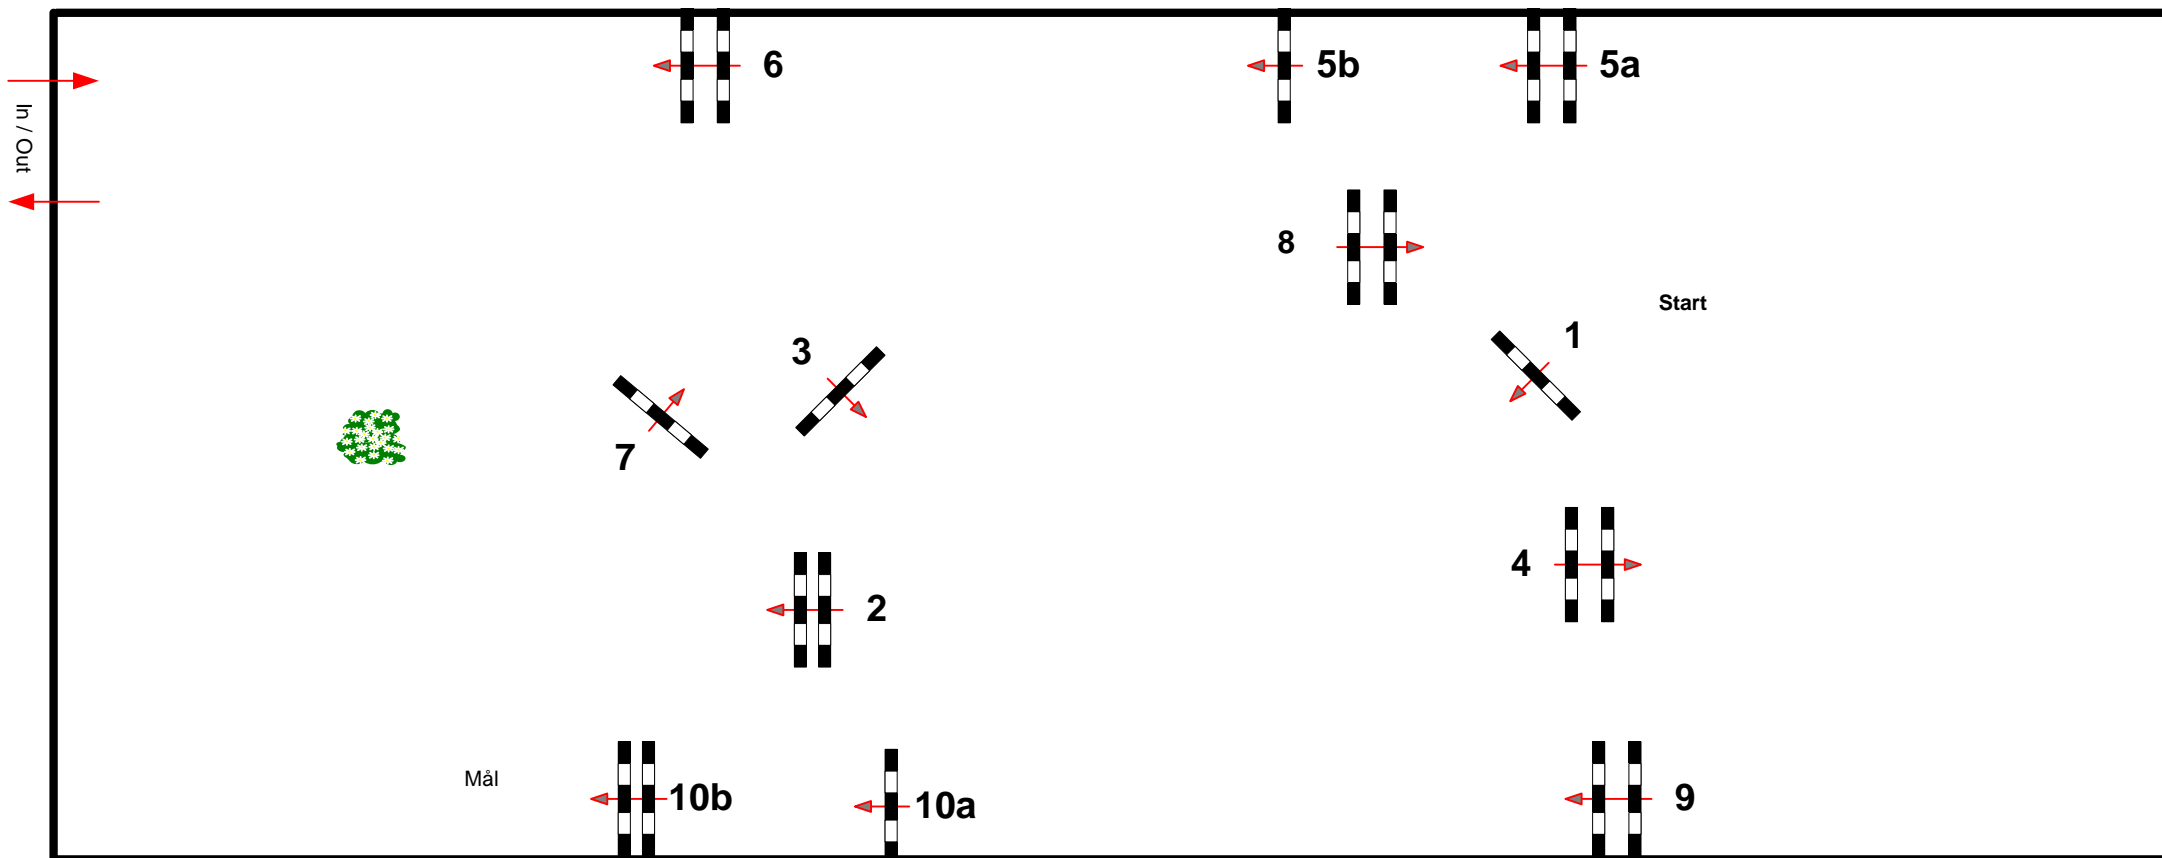

CSI Odense

Class No.: 151

5 års

S 5

14. oktober 2015

Start: 0:00

Table: A
National RG: S 5
FEI RG / Art.
Height: 1,20 m

Speed: 350 m/min
Length: 380 m
Time allowed: 66 sec
Time limit: 132 sec

Obstacles: 10
Efforts: 12
Penalty sec:
Closed combination:

2nd Phase:
Length: 0 m
Time allowed: 0 sec
Time limit: 0 sec

2nd Jump-off:
Length: 0 m
Time allowed: 0 sec
Time limit: 0 sec

Bo Bak Andersen